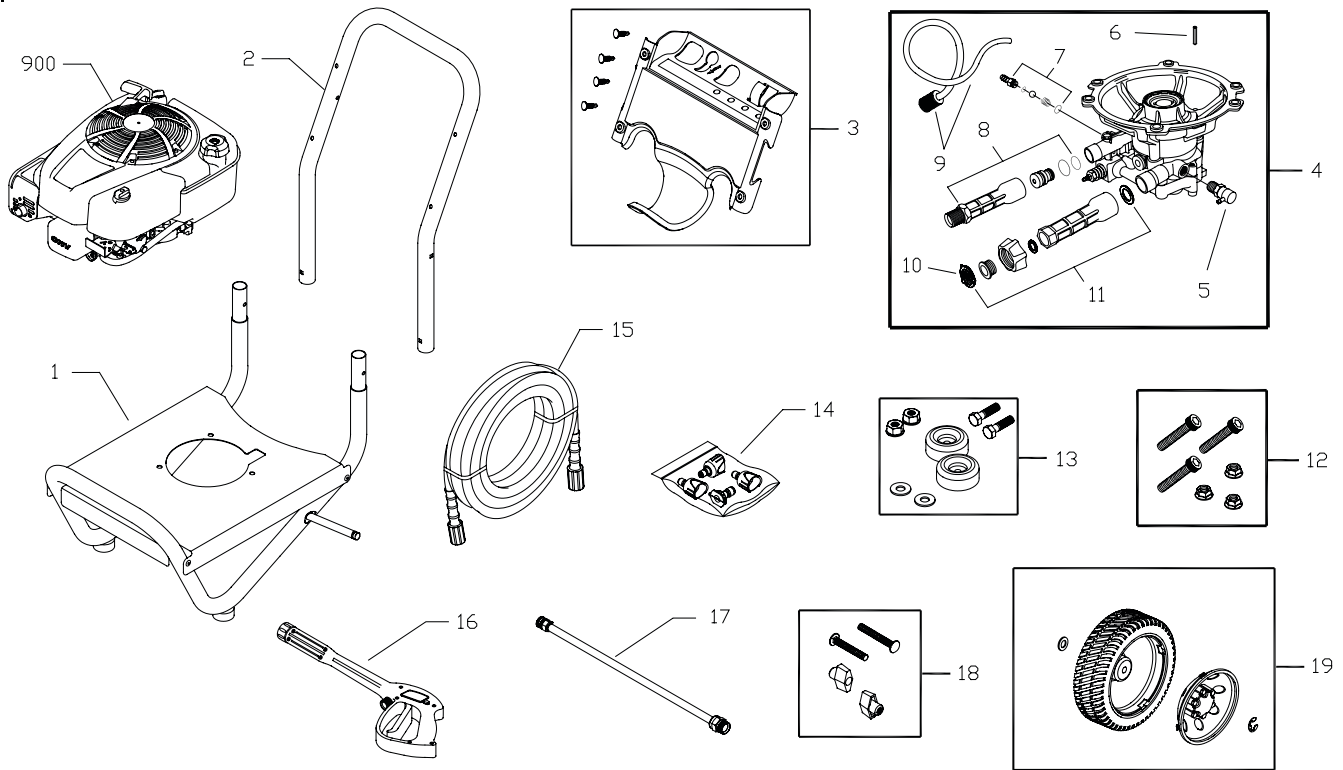

Briggs & Stratton Power Products group, LLC
Jefferson, Wisconsin, U.S.A.

Model No. 020401-0 2700 PSI Pressure Washer IPL No. 209665 Revision A (11/02/2009)

Exploded View and Parts List

Item	Part #	Description
1	209601GS	BASE
	205413GS	AXLE
2	Y199110GS	HANDLE
3	209602GS	BILLBOARD
	B1797GS	CLIPS
4	205816GS	PUMP
5	208673GS	VALVE-THERMAL RELIEF
6	23139GS	KEY
7	190593GS	KIT-CHEMICAL INJ
8	206375GS	KIT-WATER-OUTLET
9	189971GS	KIT-CHEMICAL HOSE
10	B2384GS	FILTER-GARDEN HOSE
11	206374GS	KIT-WATER INLET
12	192529GS	KIT-HARDWARE PUMP MOUNTING
13	192310GS	MOUNT-VIBRATION
14	202181GS	KIT-QC NOZZLES
	198841GS	NOZZLE-QC BLACK
	201580RGS	NOZZLE-QC YELLOW
	201580XGS	NOZZLE-QC ORANGE
	201580AEGS	NOZZLE-QC RED

Item	Part #	Description
15	202017GS	HOSE
16	204627GS	GUN
17	200595GS	EXTENSION-QC
18	B2203GS	KIT-HARDWARE HANDLE
19	209568GS	KIT-WHEEL
	192050GS	E-RING
	200520GS	HUBCAP
900	§	ENGINE

Items Not Illustrated

209290GS	MANUAL-OPERATOR'S
194256GS	TAG-WARNING
209292GS	DECAL-Shroud
bb3061bGS	OIL

Optional Accessories

6048	O-RING MAINTENANCE
6039	PUMP SAVER

§ - Contact Engine Manufacturer